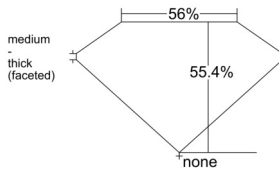

GIA®

FACSIMILE

GIA REPORT 6542021876

Verify this report at GIA.edu

GIA NATURAL DIAMOND DOSSIER®

November 17, 2025
GIA Report Number 6542021876
Shape and Cutting Style ..... Heart Brilliant
Measurements ..... 5.03 x 5.66 x 3.13 mm

GRADING RESULTS

Carat Weight ..... 0.51 carat
Color Grade ..... G
Clarity Grade VS2

ADDITIONAL GRADING INFORMATION

Polish ..... Excellent
Symmetry ..... Excellent
Fluorescence ..... None
Clarity Characteristics ..... Cloud
Inscription(s): GIA 6542021876

PROPORTIONS

Profile not to actual proportions

GRADING SCALES

GIA COLOR SCALE		GIA CLARITY SCALE			
COLORLESS	D	VERY VERY SLIGHTLY INCLUDED	FLAWLESS		
	E		INTERNALLY FLAWLESS		
	F		VVS₁		
	NEAR COLORLESS	G	VERY SLIGHTLY INCLUDED	VVS₂	
		H		VS₁	
		FAINT	I	SLIGHTLY INCLUDED	VS₂
			J		SI₁
			K		SI₂
	LIGHT	L	INCLUDED	I₁	
		M		I₂	
N		I₃			
O					
P					
Q					
R					
S					
T					
U					
V					
W					
X					
Y					
Z