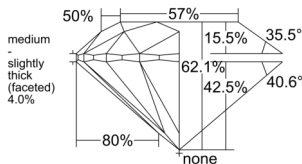

GIA®

FACSIMILE

GIA REPORT 6542010022

Verify this report at GIA.edu

GIA NATURAL DIAMOND DOSSIER®

December 17, 2025
GIA Report Number 6542010022
Shape and Cutting Style ..... Round Brilliant
Measurements ..... 5.26 - 5.30 x 3.28 mm

GRADING RESULTS

Carat Weight ..... 0.57 carat
Color Grade I
Clarity Grade VS1
Cut Grade ..... Excellent

ADDITIONAL GRADING INFORMATION

Polish ..... Excellent
Symmetry ..... Excellent
Fluorescence ..... None
Clarity Characteristics ..... Cloud, Pinpoint
Inscription(s): GIA 6542010022

PROPORTIONS

GRADING SCALES

GIA COLOR SCALE	GIA CLARITY SCALE	GIA CUT SCALE	
D	FLAWLESS	EXCELLENT	
E	INTERNALLY FLAWLESS		
F		VVS₁	VERY GOOD
G	VVS₂		
H	VS₁	GOOD	
I	VS₂		
J	SI₁	FAIR	
K	SI₂		
L	I₁	POOR	
M	I₂		
N	I₃		
O			
P			
Q			
R			
S			
T			
U			
V			
W			
X			
Y			
Z