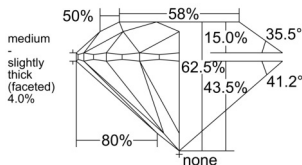

GIA®

FACSIMILE

GIA NATURAL DIAMOND DOSSIER®

April 07, 2026
GIA Report Number 6541974936
Shape and Cutting Style ..... Round Brilliant
Measurements ..... 5.64 - 5.67 x 3.54 mm

GRADING RESULTS

Carat Weight ..... 0.70 carat
Color Grade ..... E
Clarity Grade S11
Cut Grade ..... Excellent

ADDITIONAL GRADING INFORMATION

Polish ..... Excellent
Symmetry ..... Excellent
Fluorescence ..... None
Clarity Characteristics ..... Cloud
Inscription(s): GIA 6541974936

GIA REPORT 6541974936

Verify this report at GIA.edu

PROPORTIONS

Profile to actual proportions