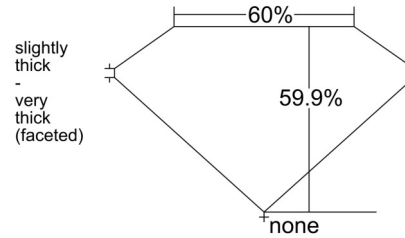

GIA NATURAL DIAMOND GRADING REPORT

April 10, 2026  
 GIA Report Number ..... 6541974744  
 Shape and Cutting Style ..... Heart Brilliant  
 Measurements ..... 5.82 x 6.92 x 4.14 mm

GRADING RESULTS

Carat Weight ..... 1.01 carat  
 Color Grade ..... K  
 Clarity Grade ..... VVS2

Profile not to actual proportions

CLARITY CHARACTERISTICS

KEY TO SYMBOLS\*

-  Needle
-  Pinpoint

\* Red symbols denote internal characteristics (inclusions). Green or black symbols denote external characteristics (blemishes). Diagram is an approximate representation of the diamond, and symbols shown indicate type, position, and approximate size of clarity characteristics. All clarity characteristics may not be shown. Details of finish are not shown.