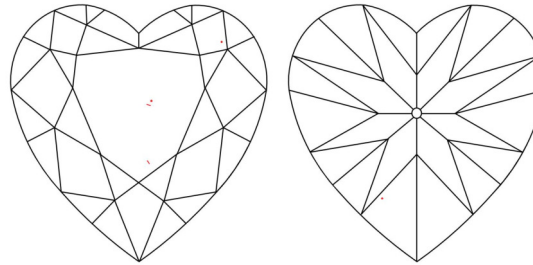

GIA NATURAL DIAMOND GRADING REPORT

April 10, 2026  
 GIA Report Number ..... 6541974744  
 Shape and Cutting Style ..... Heart Brilliant  
 Measurements ..... 5.82 x 6.92 x 4.14 mm

GRADING RESULTS

Carat Weight ..... 1.01 carat  
 Color Grade ..... K  
 Clarity Grade ..... VVS2

Profile not to actual proportions

CLARITY CHARACTERISTICS

KEY TO SYMBOLS\*

-  Needle
-  Pinpoint

\* Red symbols denote internal characteristics (inclusions). Green or black symbols denote external characteristics (blemishes). Diagram is an approximate representation of the diamond, and symbols shown indicate type, position, and approximate size of clarity characteristics. All clarity characteristics may not be shown. Details of finish are not shown.