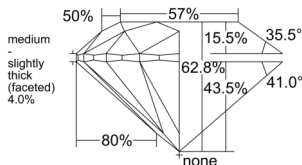

GIA®

FACSIMILE

GIA REPORT 6541972821

Verify this report at GIA.edu

GIA NATURAL DIAMOND DOSSIER®

April 06, 2026
GIA Report Number 6541972821
Shape and Cutting Style ..... Round Brilliant
Measurements ..... 4.24 - 4.27 x 2.67 mm

GRADING RESULTS

Carat Weight ..... 0.30 carat
Color Grade ..... E
Clarity Grade S11
Cut Grade ..... Excellent

ADDITIONAL GRADING INFORMATION

Polish ..... Excellent
Symmetry ..... Excellent
Fluorescence ..... None
Clarity Characteristics ..... Cloud
Inscription(s): GIA 6541972821

PROPORTIONS

GRADING SCALES

GIA COLOR SCALE

COLORESS	D
	E
	F
	G
	H
	I
	J
NEAR COLORESS	K
	L
FANIT	M
	N
	O
	P
	Q
VERY LIGHT	R
	S
	T
	U
	V
	W
	X
	Y
LIGHT	Z

GIA CLARITY SCALE

	FLAWLESS
	INTERNALLY FLAWLESS
VERY VERY SLIGHTLY INCLUDED	VVS₁
	VVS₂
VERY SLIGHTLY INCLUDED	VS₁
	VS₂
SLIGHTLY INCLUDED	S1₁
	S1₂
	I₁
	I₂
INCLUDED	I₃

GIA CUT SCALE

	EXCELLENT
	VERY GOOD
	GOOD
	FAIR
	POOR