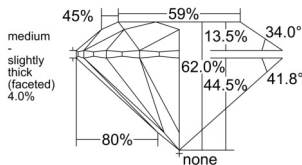

GIA®

FACSIMILE

GIA REPORT 6541951691

Verify this report at GIA.edu

GIA NATURAL DIAMOND DOSSIER®

April 03, 2026
GIA Report Number 6541951691
Shape and Cutting Style ..... Round Brilliant
Measurements ..... 4.82 - 4.83 x 2.99 mm

GRADING RESULTS

Carat Weight ..... 0.42 carat
Color Grade ..... D
Clarity Grade VS1
Cut Grade ..... Excellent

ADDITIONAL GRADING INFORMATION

Polish ..... Excellent
Symmetry ..... Excellent
Fluorescence ..... None
Clarity Characteristics ..... Crystal, Needle, Pinpoint
Inscription(s): GIA 6541951691

PROPORTIONS

Profile to actual proportions