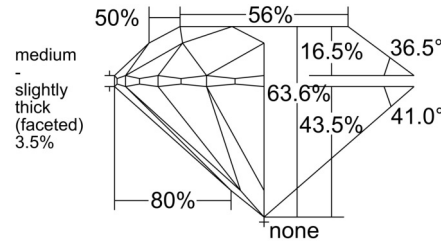

GIA NATURAL DIAMOND GRADING REPORT

April 08, 2026  
 GIA Report Number ..... 6541949439  
 Shape and Cutting Style ..... Round Brilliant  
 Measurements ..... 7.23 - 7.28 x 4.61 mm

GRADING RESULTS

Carat Weight ..... 1.50 carat  
 Color Grade ..... D  
 Clarity Grade ..... VS1  
 Cut Grade ..... Excellent

PROPORTIONS

Profile to actual proportions

CLARITY CHARACTERISTICS

KEY TO SYMBOLS\*

-  Feather
-  Natural
-  Pinpoint
-  Needle
-  Indented Natural

\* Red symbols denote internal characteristics (inclusions). Green or black symbols denote external characteristics (blemishes). Diagram is an approximate representation of the diamond, and symbols shown indicate type, position, and approximate size of clarity characteristics. All clarity characteristics may not be shown. Details of finish are not shown.