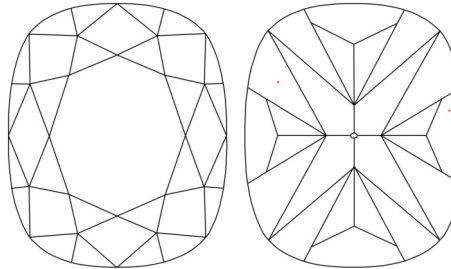

**GIA NATURAL DIAMOND GRADING REPORT**

April 03, 2026  
 GIA Report Number ..... 6541944667  
 Shape and Cutting Style ..... Cushion Modified Brilliant  
 Measurements ..... 7.04 x 5.33 x 3.50 mm

**GRADING RESULTS**

Carat Weight ..... 1.01 carat  
 Color Grade ..... J  
 Clarity Grade ..... VVS1

**ADDITIONAL GRADING INFORMATION**

Polish ..... Excellent  
 Symmetry ..... Excellent  
 Fluorescence ..... Faint  
 Inscription(s): GIA 6541944667

**PROPORTIONS**

Profile not to actual proportions

**CLARITY CHARACTERISTICS**

**KEY TO SYMBOLS\***

- Pinpoint

\* Red symbols denote internal characteristics (inclusions). Green or black symbols denote external characteristics (blemishes). Diagram is an approximate representation of the diamond, and symbols shown indicate type, position, and approximate size of clarity characteristics. All clarity characteristics may not be shown. Details of finish are not shown.