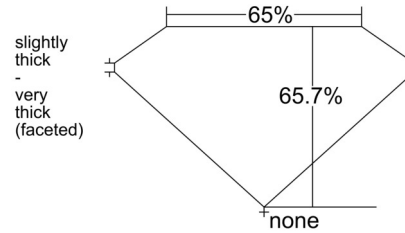

**GIA NATURAL DIAMOND GRADING REPORT**

April 03, 2026  
 GIA Report Number ..... 6541944667  
 Shape and Cutting Style ..... Cushion Modified Brilliant  
 Measurements ..... 7.04 x 5.33 x 3.50 mm

**GRADING RESULTS**

Carat Weight ..... 1.01 carat  
 Color Grade ..... J  
 Clarity Grade ..... VVS1

**ADDITIONAL GRADING INFORMATION**

Polish ..... Excellent  
 Symmetry ..... Excellent  
 Fluorescence ..... Faint  
 Inscription(s): GIA 6541944667

**PROPORTIONS**

Profile not to actual proportions

**CLARITY CHARACTERISTICS**

**KEY TO SYMBOLS\***

- Pinpoint

\* Red symbols denote internal characteristics (inclusions). Green or black symbols denote external characteristics (blemishes). Diagram is an approximate representation of the diamond, and symbols shown indicate type, position, and approximate size of clarity characteristics. All clarity characteristics may not be shown. Details of finish are not shown.