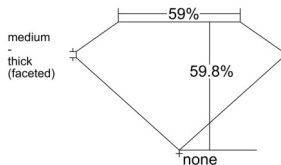

GIA®

FACSIMILE

GIA REPORT 6541935734

Verify this report at GIA.edu

GIA NATURAL DIAMOND DOSSIER®

April 02, 2026
GIA Report Number 6541935734
Shape and Cutting Style ..... Heart Brilliant
Measurements ..... 5.75 x 6.66 x 3.98 mm

GRADING RESULTS

Carat Weight ..... 0.90 carat
Color Grade ..... H
Clarity Grade VS1

ADDITIONAL GRADING INFORMATION

Polish ..... Excellent
Symmetry ..... Excellent
Fluorescence ..... None
Clarity Characteristics ..... Feather, Pinpoint
Inspection(s): GIA 6541935734

PROPORTIONS

Profile not to actual proportions

GRADING SCALES

GIA COLOR SCALE		GIA CLARITY SCALE			
COLORLESS	D	VERY VERY SLIGHTLY INCLUDED	FLAWLESS		
	E		INTERNALLY FLAWLESS		
	F	VERY SLIGHTLY INCLUDED	VVS₁		
	G		VVS₂		
	H		VS₁		
	NEAR COLORLESS	I	SLIGHTLY INCLUDED	VS₂	
		J		SI₁	
		FAINT	K	INCLUDED	SI₂
			L		I₁
			M		I₂
VERT LIGHT	N	INCLUDED	I₃		
	O				
	P				
	Q				
	R				
LIGHT	S				
	T				
	U				
	V				
	W				
X					
Y					
Z