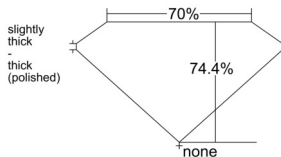

GIA®

FACSIMILE

GIA REPORT 6541915598

Verify this report at GIA.edu

GIA NATURAL DIAMOND DOSSIER®

March 28, 2026
GIA Report Number 6541915598
Shape and Cutting Style ..... Square Modified Brilliant
Measurements ..... 4.23 x 4.17 x 3.10 mm

GRADING RESULTS

Carat Weight ..... 0.50 carat
Color Grade ..... J
Clarity Grade VS1

ADDITIONAL GRADING INFORMATION

Polish ..... Excellent
Symmetry ..... Very Good
Fluorescence ..... None
Clarity Characteristics ..... Cloud, Pinpoint, Needle
Inscription(s): GIA 6541915598

PROPORTIONS

Profile not to actual proportions

GRADING SCALES

GIA COLOR SCALE		GIA CLARITY SCALE			
COLORLESS	D	VERY VERY SLIGHTLY INCLUDED	FLAWLESS		
	E		INTERNALLY FLAWLESS		
	F	VERY SLIGHTLY INCLUDED	VS₁		
	G		VS₂		
	H		VS₁		
	NEAR COLORLESS	I	SLIGHTLY INCLUDED	SI₁	
		J		SI₂	
		FAINT	K	INCLUDED	I₁
			L		I₂
			M		I₃
VERT LIGHT	N		LIGHT		
	O				
	P				
	Q				
	R