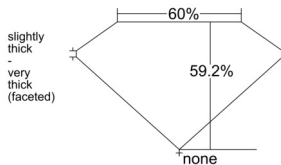

GIA®

FACSIMILE

GIA REPORT 6541908426

Verify this report at GIA.edu

GIA NATURAL DIAMOND DOSSIER®

March 30, 2026
GIA Report Number **6541908426**
Shape and Cutting Style ..... **Heart Brilliant**
Measurements ..... **5.77 x 6.70 x 3.97 mm**

GRADING RESULTS

Carat Weight ..... **0.90 carat**
Color Grade ..... **H**
Clarity Grade **VVS1**

ADDITIONAL GRADING INFORMATION

Polish ..... **Excellent**
Symmetry ..... **Very Good**
Fluorescence ..... **None**
Clarity Characteristics ..... **Feather**
Inscription(s): **GIA 6541908426**

PROPORTIONS

Profile not to actual proportions

GRADING SCALES

GIA COLOR SCALE		GIA CLARITY SCALE	
COLORLESS	D	VERY VERY SLIGHTLY INCLUDED	FLAWLESS
	E		INTERNALLY FLAWLESS
	F		VVS₁
	G		VVS₂
	H		VS₁
	I		VS₂
	J		SI₁
	K		SI₂
	L		I₁
	M		I₂
NEAR COLORLESS	N	SLIGHTLY INCLUDED	I₃
	O		
	P		
	Q		
FAINT	R		
	S		
	T		
	U		
VERT LIGHT	V		
	W		
	X		
	Y		
LIGHT	Z