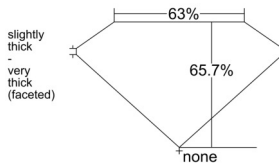

GIA®

FACSIMILE

GIA REPORT 6541893223

Verify this report at GIA.edu

GIA NATURAL DIAMOND DOSSIER®

March 26, 2026
GIA Report Number 6541893223
Shape and Cutting Style ..... Oval Brilliant
Measurements ..... 6.16 x 4.39 x 2.89 mm

GRADING RESULTS

Carat Weight ..... 0.50 carat
Color Grade I
Clarity Grade VS1

ADDITIONAL GRADING INFORMATION

Polish ..... Excellent
Symmetry ..... Very Good
Fluorescence ..... Faint
Clarity Characteristics..... Crystal, Needle, Pinpoint, Indented
Natural

Inscription(s): GIA 6541893223

PROPORTIONS

Profile not to actual proportions

GRADING SCALES

GIA COLOR SCALE		GIA CLARITY SCALE			
COLORLESS	D	VERY VERY SLIGHTLY INCLUDED	FLAWLESS		
	E		INTERNALLY FLAWLESS		
	F	VERY SLIGHTLY INCLUDED	VVS₁		
	G		VVS₂		
	H		VS₁		
	NEAR COLORLESS	I	SLIGHTLY INCLUDED	VS₂	
		J		SI₁	
		FAINT	K	INCLUDED	SI₂
			L		I₁
			M		I₂
VERT LIGHT	N		INCLUDED	I₃	
	O				
	P				
	Q				
	LIGHT	R			
		S			
T					
U					
V					
W					
X					
Y					
Z