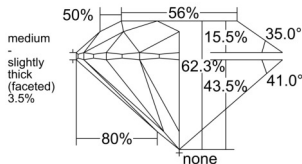

GIA®

FACSIMILE

GIA REPORT 6541886611

Verify this report at GIA.edu

GIA NATURAL DIAMOND DOSSIER®

March 25, 2026
GIA Report Number 6541886611
Shape and Cutting Style ..... Round Brilliant
Measurements ..... 5.67 - 5.69 x 3.54 mm

GRADING RESULTS

Carat Weight ..... 0.70 carat
Color Grade ..... F
Clarity Grade S11
Cut Grade ..... Excellent

ADDITIONAL GRADING INFORMATION

Polish ..... Excellent
Symmetry ..... Excellent
Fluorescence ..... Medium Blue
Clarity Characteristics..... Cloud, Crystal, Feather
Inscription(s): GIA 6541886611

PROPORTIONS

GRADING SCALES

GIA COLOR SCALE

COLORLESS	D
	E
	F
	G
	H
	I
	J
NEAR COLORLESS	K
	L
FAIN	M
	N
	O
	P
	Q
VERY LIGHT	R
	S
	T
	U
	V
	W
	X
	Y
LIGHT	Z

GIA CLARITY SCALE

FLAWLESS	INTERNAL FLAWLESS	
		FLAWLESS
VERY VERY SLIGHTLY INCLUDED	VVS₁	
	VVS₂	
VERY SLIGHTLY INCLUDED	VS₁	
	VS₂	
SLIGHTLY INCLUDED	SI₁	
	SI₂	
INCLUDED	I₁	
	I₂	
	I₃	

GIA CUT SCALE

EXCELLENT
VERY GOOD
GOOD
FAIR
POOR