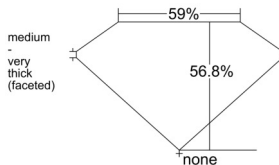

GIA®

FACSIMILE

GIA REPORT 6541884443

Verify this report at GIA.edu

GIA NATURAL DIAMOND DOSSIER®

March 25, 2026
GIA Report Number **6541884443**
Shape and Cutting Style ..... **Heart Brilliant**
Measurements ..... **5.48 x 6.27 x 3.56 mm**

GRADING RESULTS

Carat Weight ..... **0.70 carat**
Color Grade ..... **G**
Clarity Grade **VS1**

ADDITIONAL GRADING INFORMATION

Polish ..... **Excellent**
Symmetry ..... **Excellent**
Fluorescence ..... **Faint**
Clarity Characteristics ..... **Feather, Pinpoint**
Inscription(s): **GIA 6541884443**

PROPORTIONS

Profile not to actual proportions

GRADING SCALES

GIA COLOR SCALE		GIA CLARITY SCALE			
COLORLESS	D	VERY VERY SLIGHTLY INCLUDED	FLAWLESS		
	E		INTERNALLY FLAWLESS		
	F	VERY SLIGHTLY INCLUDED	VVS₁		
	G		VVS₂		
	H		VS₁		
	NEAR COLORLESS	I	SLIGHTLY INCLUDED	VS₂	
		J		SI₁	
		FAINT	K	INCLUDED	SI₂
			L		I₁
			M		I₂
VERT LIGHT	N		INCLUDED	I₃	
	O				
	P				
	Q				
	LIGHT		R		
		S			
		T			
U					
V					
W					
X					
Y					
Z