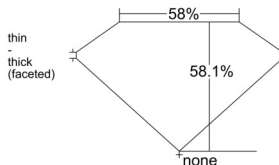

GIA®

FACSIMILE

GIA REPORT 6541881741

Verify this report at GIA.edu

GIA NATURAL DIAMOND DOSSIER®

March 25, 2026
GIA Report Number 6541881741
Shape and Cutting Style ..... Heart Brilliant
Measurements ..... 4.49 x 5.22 x 3.04 mm

GRADING RESULTS

Carat Weight ..... 0.41 carat
Color Grade ..... F
Clarity Grade ..... Internally Flawless

ADDITIONAL GRADING INFORMATION

Polish ..... Very Good
Symmetry ..... Very Good
Fluorescence ..... None
Clarity Characteristics ..... Minor Details of Polish
Inspection(s): GIA 6541881741

PROPORTIONS

Profile not to actual proportions

GRADING SCALES

GIA COLOR SCALE		GIA CLARITY SCALE			
COLORLESS	D	VERY VERY SLIGHTLY INCLUDED	FLAWLESS		
	E		INTERNALLY FLAWLESS		
	F		VVS₁		
	NEAR COLORLESS	G	VERY SLIGHTLY INCLUDED	VVS₂	
		H		VS₁	
		FANT	I	SLIGHTLY INCLUDED	VS₂
			J		SI₁
	LIGHT	K	INCLUDED	SI₂	
		L		I₁	
		M		I₂	
VERY LIGHT		N	INCLUDED	I₃	
		O			
P					
Q					
R					
S					
T					
U					
V					
W					
X					
Y					
Z