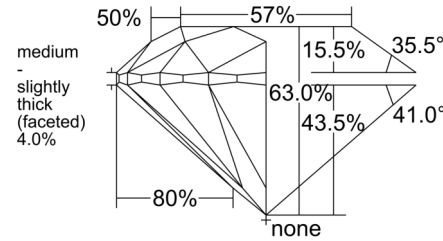

GIA NATURAL DIAMOND GRADING REPORT

March 21, 2026

GIA Report Number 6541858619

Shape and Cutting Style Round Brilliant

Measurements 6.34 - 6.38 x 4.01 mm

GRADING RESULTS

Carat Weight 1.01 carat

Color Grade F

PROPORTIONS

Profile to actual proportions

CLARITY CHARACTERISTICS

KEY TO SYMBOLS*

- Pinpoint
- Feather
- ☉ Cloud

* Red symbols denote internal characteristics (inclusions). Green or black symbols denote external characteristics (blemishes). Diagram is an approximate representation of the diamond, and symbols shown indicate type, position, and approximate size of clarity characteristics. All clarity characteristics may not be shown. Details of finish are not shown.