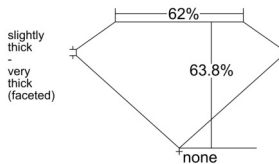

GIA®

FACSIMILE

GIA REPORT 6541849708

Verify this report at GIA.edu

GIA NATURAL DIAMOND DOSSIER®

March 21, 2026
GIA Report Number **6541849708**
Shape and Cutting Style ..... **Oval Brilliant**
Measurements ..... **7.52 x 5.36 x 3.42 mm**

GRADING RESULTS

Carat Weight ..... **0.93 carat**
Color Grade ..... **I**
Clarity Grade **S11**

ADDITIONAL GRADING INFORMATION

Polish ..... **Excellent**
Symmetry ..... **Very Good**
Fluorescence ..... **Medium Blue**
Clarity Characteristics..... **Crystal, Cloud, Feather**
Inscription(s): **GIA 6541849708**

PROPORTIONS

Profile not to actual proportions

GRADING SCALES

GIA COLOR SCALE		GIA CLARITY SCALE	
COLORLESS	D	VERY VERY SLIGHTLY INCLUDED	FLAWLESS
	E		INTERNALLY FLAWLESS
	F		VVS₁
	G		VVS₂
	H		VS₁
	I		VS₂
	J		SI₁
	K		SI₂
	L		I₁
	M		I₂
NEAR COLORLESS	N	SLIGHTLY INCLUDED	I₃
	O		
	P		
	Q		
	R		
FAINT	S	INCLUDED	
	T		
	U		
	V		
	W		
VERY LIGHT	X		
	Y		
	Z		
LIGHT