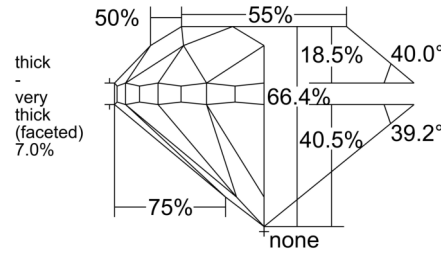

GIA NATURAL DIAMOND GRADING REPORT

March 20, 2026  
 GIA Report Number ..... 6541844491  
 Shape and Cutting Style ..... Round Brilliant  
 Measurements ..... 6.05 - 6.11 x 4.04 mm

GRADING RESULTS

Carat Weight ..... 1.00 carat  
 Color Grade ..... I  
 Clarity Grade ..... VS1  
 Cut Grade ..... Good

PROPORTIONS

Profile to actual proportions

CLARITY CHARACTERISTICS

KEY TO SYMBOLS\*

- Crystal
- ◡ Indented Natural
- ∩ Feather
- △ Natural
- ⊙ Cloud
- ∖ Needle

\* Red symbols denote internal characteristics (inclusions). Green or black symbols denote external characteristics (blemishes). Diagram is an approximate representation of the diamond, and symbols shown indicate type, position, and approximate size of clarity characteristics. All clarity characteristics may not be shown. Details of finish are not shown.