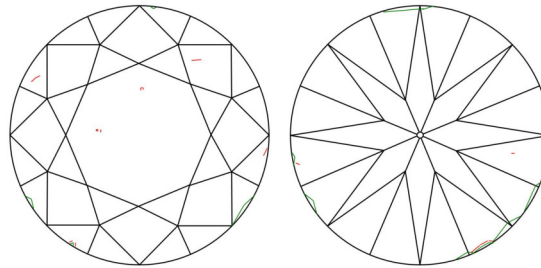

GIA NATURAL DIAMOND GRADING REPORT

March 20, 2026  
 GIA Report Number ..... 6541844491  
 Shape and Cutting Style ..... Round Brilliant  
 Measurements ..... 6.05 - 6.11 x 4.04 mm

GRADING RESULTS

Carat Weight ..... 1.00 carat  
 Color Grade ..... I  
 Clarity Grade ..... VS1  
 Cut Grade ..... Good

PROPORTIONS

Profile to actual proportions

CLARITY CHARACTERISTICS

KEY TO SYMBOLS\*

- Crystal
- ◡ Indented Natural
- ∩ Feather
- △ Natural
- ⊙ Cloud
- ∖ Needle

\* Red symbols denote internal characteristics (inclusions). Green or black symbols denote external characteristics (blemishes). Diagram is an approximate representation of the diamond, and symbols shown indicate type, position, and approximate size of clarity characteristics. All clarity characteristics may not be shown. Details of finish are not shown.