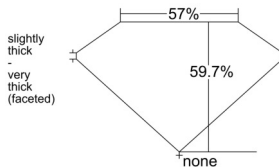

GIA®

FACSIMILE

GIA REPORT 6541841811

Verify this report at GIA.edu

GIA NATURAL DIAMOND DOSSIER®

March 20, 2026
GIA Report Number 6541841811
Shape and Cutting Style ..... Heart Brilliant
Measurements ..... 5.76 x 6.33 x 3.78 mm

GRADING RESULTS

Carat Weight ..... 0.81 carat
Color Grade ..... E
Clarity Grade ..... Internally Flawless

ADDITIONAL GRADING INFORMATION

Polish ..... Excellent
Symmetry ..... Excellent
Fluorescence ..... None
Clarity Characteristics ..... Minor Details of Polish
Inspection(s): GIA 6541841811

PROPORTIONS

Profile not to actual proportions

GRADING SCALES

GIA COLOR SCALE		GIA CLARITY SCALE		
NEAR COLORLESS	D	VERY SLIGHTLY INCLUDED	FLAWLESS	
	E		INTERNALLY FLAWLESS	
	F		VVS₁	
	FANT	G	VERY SLIGHTLY INCLUDED	VVS₂
		H		VS₁
		I	SLIGHTLY INCLUDED	VS₂
		J		SI₁
	LIGHT	K	INCLUDED	SI₂
		L		I₁
		M		I₂
N		INCLUDED	I₃	
O				
P				
Q				
R				
S				
T				
U				
V				
W				
X				
Y				
Z