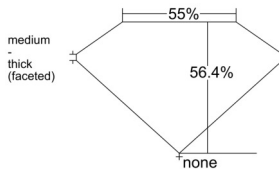

GIA®

FACSIMILE

GIA REPORT 6541837342

Verify this report at GIA.edu

GIA NATURAL DIAMOND DOSSIER®

March 18, 2026
GIA Report Number **6541837342**
Shape and Cutting Style ..... **Heart Brilliant**
Measurements ..... **5.68 x 6.21 x 3.50 mm**

GRADING RESULTS

Carat Weight ..... **0.70 carat**
Color Grade ..... **D**
Clarity Grade **VVS1**

ADDITIONAL GRADING INFORMATION

Polish ..... **Excellent**
Symmetry ..... **Very Good**
Fluorescence ..... **None**
Clarity Characteristics..... **Needle, Pinpoint, Feather**
Inscription(s): **GIA 6541837342**

PROPORTIONS

Profile not to actual proportions

GRADING SCALES

GIA COLOR SCALE		GIA CLARITY SCALE	
COLORLESS	D	VERY VERY SLIGHTLY INCLUDED	FLAWLESS
	E		INTERNALLY FLAWLESS
	F		VVS₁
	G		VVS₂
	H		VS₁
	I		VS₂
	J		SI₁
	K		SI₂
	L		I₁
	M		I₂
NEAR COLORLESS	N	SLIGHTLY INCLUDED	I₃
	O		
	P		
	Q		
FAINT	R		
	S		
	T		
	U		
VERY LIGHT	V		
	W		
	X		
	Y		
LIGHT	Z