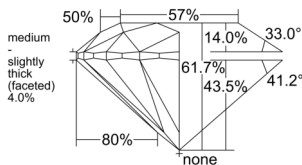

GIA®

FACSIMILE

GIA REPORT 6541831921

Verify this report at GIA.edu

GIA NATURAL DIAMOND DOSSIER®

March 18, 2026
GIA Report Number 6541831921
Shape and Cutting Style ..... Round Brilliant
Measurements ..... 4.42 - 4.44 x 2.73 mm

GRADING RESULTS

Carat Weight ..... 0.33 carat
Color Grade ..... F
Clarity Grade VS1
Cut Grade ..... Excellent

ADDITIONAL GRADING INFORMATION

Polish ..... Excellent
Symmetry ..... Excellent
Fluorescence ..... Faint
Clarity Characteristics..... Crystal, Pinpoint, Needle
Inscription(s): GIA 6541831921

PROPORTIONS

Profile to actual proportions