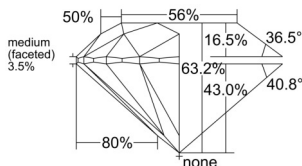

GIA®

FACSIMILE

GIA REPORT 6541830721

Verify this report at GIA.edu

GIA NATURAL DIAMOND DOSSIER®

March 17, 2026
GIA Report Number 6541830721
Shape and Cutting Style ..... Round Brilliant
Measurements ..... 4.82 - 4.85 x 3.06 mm

GRADING RESULTS

Carat Weight ..... 0.44 carat
Color Grade ..... G
Clarity Grade VS1
Cut Grade ..... Excellent

ADDITIONAL GRADING INFORMATION

Polish ..... Excellent
Symmetry ..... Excellent
Fluorescence ..... None
Clarity Characteristics..... Crystal, Needle
Inscription(s): GIA 6541830721

PROPORTIONS

Profile to actual proportions

GRADING SCALES

GIA COLOR SCALE

COLORESS	D
	E
	F
	G
	H
	I
	J
NEAR COLORESS	K
	L
FAIN	M
	N
	O
	P
	Q
	R
	S
	T
	U
	V
	W
	X
	Y
LIGHT	Z

GIA CLARITY SCALE

VERY VERY SLIGHTLY INCLUDED	FLAWLESS
	INTERNALLY FLAWLESS
VERY SLIGHTLY INCLUDED	VVS₁
	VVS₂
SLIGHTLY INCLUDED	VS₁
	VS₂
INCLUDED	SI₁
	SI₂
	I₁
	I₂
	I₃

GIA CUT SCALE

EXCELLENT
VERY GOOD
GOOD
FAIR
POOR