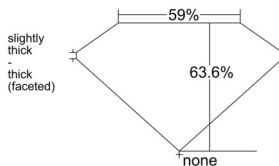

GIA®

FACSIMILE

GIA REPORT 6541820641

Verify this report at GIA.edu

GIA NATURAL DIAMOND DOSSIER®

March 20, 2026
GIA Report Number **6541820641**
Shape and Cutting Style ..... **Oval Brilliant**
Measurements ..... **7.28 x 5.20 x 3.31 mm**

GRADING RESULTS

Carat Weight ..... **0.80 carat**
Color Grade ..... **H**
Clarity Grade **VS1**

ADDITIONAL GRADING INFORMATION

Polish ..... **Excellent**
Symmetry ..... **Very Good**
Fluorescence ..... **None**
Clarity Characteristics ..... **Feather**
Inscription(s): **GIA 6541820641**

PROPORTIONS

Profile not to actual proportions

GRADING SCALES

GIA COLOR SCALE		GIA CLARITY SCALE			
COLORLESS	D	VERY VERY SLIGHTLY INCLUDED	FLAWLESS		
	E		INTERNALLY FLAWLESS		
	F	VERY SLIGHTLY INCLUDED	VS₁		
	G		VS₂		
	H		VS₁		
	NEAR COLORLESS	I	SLIGHTLY INCLUDED	SI₁	
		J		SI₂	
		FAINT	K	INCLUDED	I₁
			L		I₂
			M		I₃
VERT LIGHT			N		
			O		
LIGHT			P		
	Q				
	R				
	S				
	T				
	Z