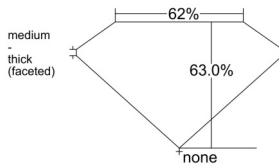

GIA®

FACSIMILE

GIA REPORT 6541805241

Verify this report at GIA.edu

GIA NATURAL DIAMOND DOSSIER®

March 12, 2026
GIA Report Number 6541805241
Shape and Cutting Style ..... Pear Brilliant
Measurements ..... 6.94 x 4.39 x 2.77 mm

GRADING RESULTS

Carat Weight ..... 0.50 carat
Color Grade ..... F
Clarity Grade VS1

ADDITIONAL GRADING INFORMATION

Polish ..... Excellent
Symmetry ..... Excellent
Fluorescence ..... None
Clarity Characteristics ..... Cloud, Needle
Inscription(s): GIA 6541805241

PROPORTIONS

Profile not to actual proportions

GRADING SCALES

GIA COLOR SCALE		GIA CLARITY SCALE	
COLORLESS	D	VERY VERY SLIGHTLY INCLUDED	FLAWLESS
	E		INTERNALLY FLAWLESS
	F		VVS₁
	G		VVS₂
	H		VS₁
	I		VS₂
	J		SI₁
	K		SI₂
	L		I₁
	M		I₂
NEAR COLORLESS	N	SLIGHTLY INCLUDED	I₃
	O		
	P		
	Q		
FAINT	R		
	S		
	T		
	U		
VERY LIGHT	V		
	W		
	X		
	Y		
LIGHT	Z