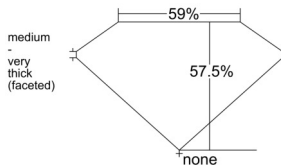

GIA®

FACSIMILE

GIA REPORT 6541804360

Verify this report at GIA.edu

GIA NATURAL DIAMOND DOSSIER®

March 13, 2026
GIA Report Number 6541804360
Shape and Cutting Style ..... Heart Brilliant
Measurements ..... 4.99 x 5.49 x 3.16 mm

GRADING RESULTS

Carat Weight ..... 0.50 carat
Color Grade ..... G
Clarity Grade VVS2

ADDITIONAL GRADING INFORMATION

Polish ..... Excellent
Symmetry ..... Very Good
Fluorescence ..... None
Clarity Characteristics ..... Cloud, Pinpoint
Inscription(s): GIA 6541804360

PROPORTIONS

Profile not to actual proportions

GRADING SCALES

GIA COLOR SCALE		GIA CLARITY SCALE			
COLORLESS	D	VERY VERY SLIGHTLY INCLUDED	FLAWLESS		
	E		INTERNALLY FLAWLESS		
	F	VERY SLIGHTLY INCLUDED	VVS₁		
	G		VVS₂		
	H		VS₁		
	NEAR COLORLESS	I	SLIGHTLY INCLUDED	VS₂	
		J		SI₁	
		FAINT	K	INCLUDED	SI₂
			L		I₁
			M		I₂
VERT LIGHT	N	LIGHT	I₃		
	O				
	P				
	Q				
	R				
	S				
	T				
LIGHT	U				
	V				
	W				
	X				
Y					
Z