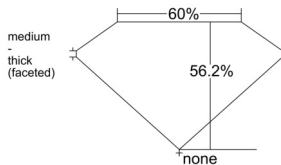

GIA®

FACSIMILE

GIA REPORT 6541801345

Verify this report at gia.edu

GIA NATURAL DIAMOND DOSSIER®

March 12, 2026
GIA Report Number 6541801345
Shape and Cutting Style ..... Heart Brilliant
Measurements ..... 5.61 x 6.21 x 3.49 mm

GRADING RESULTS

Carat Weight ..... 0.70 carat
Color Grade ..... G
Clarity Grade VVS2

ADDITIONAL GRADING INFORMATION

Polish ..... Very Good
Symmetry ..... Very Good
Fluorescence ..... None
Clarity Characteristics ..... Crystal, Pinpoint
Inscription(s): GIA 6541801345

PROPORTIONS

Profile not to actual proportions

GRADING SCALES

GIA COLOR SCALE		GIA CLARITY SCALE	
COLORLESS	D	VERY VERY SLIGHTLY INCLUDED	FLAWLESS
	E		INTERNALLY FLAWLESS
	F		VVS₁
	G		VVS₂
	H		VS₁
	I		VS₂
	J		SI₁
	K		SI₂
	L		I₁
	M		I₂
NEAR COLORLESS	N	SLIGHTLY INCLUDED	I₃
	O		
	P		
	Q		
FAINT	R		
	S		
	T		
	U		
VERT LIGHT	V		
	W		
	X		
	Y		
LIGHT	Z