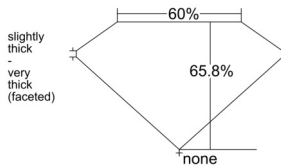

GIA®

FACSIMILE

GIA REPORT 6541800476

Verify this report at GIA.edu

GIA NATURAL DIAMOND DOSSIER®

March 13, 2026
GIA Report Number 6541800476
Shape and Cutting Style ..... Marquise Brilliant
Measurements ..... 8.67 x 4.67 x 3.07 mm

GRADING RESULTS

Carat Weight ..... 0.72 carat
Color Grade ..... D
Clarity Grade VVS1

ADDITIONAL GRADING INFORMATION

Polish ..... Excellent
Symmetry ..... Very Good
Fluorescence ..... Faint
Clarity Characteristics ..... Pinpoint
Inscription(s): GIA 6541800476

PROPORTIONS

Profile not to actual proportions

GRADING SCALES

GIA COLOR SCALE		GIA CLARITY SCALE			
COLORLESS	D	VERY SLIGHTLY INCLUDED	FLAWLESS		
	E		INTERNALLY FLAWLESS		
	F	INCLUDED	VVS₁		
	G		VVS₂		
	H		VS₁		
	NEAR COLORLESS	I	VERY SLIGHTLY INCLUDED	VS₂	
		J		SI₁	
		FAINT	K	INCLUDED	SI₂
			L		I₁
			M		I₂
VERT LIGHT	N	INCLUDED	I₃		
	O				
	P				
	Q				
	R				
LIGHT	S				
	T				
	U				
	V				
	W				
X					
Y					
Z