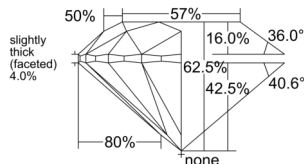

GIA®

FACSIMILE

GIA NATURAL DIAMOND DOSSIER®

March 12, 2026

GIA Report Number 6541795968

Shape and Cutting Style ..... Round Brilliant

Measurements ..... 6.23 - 6.27 x 3.91 mm

GRADING RESULTS

Carat Weight ..... 0.96 carat

Color Grade ..... J

Clarity Grade VS1

Cut Grade ..... Excellent

ADDITIONAL GRADING INFORMATION

Polish ..... Excellent

Symmetry ..... Excellent

Fluorescence ..... Medium Blue

Clarity Characteristics.....Crystal, Pinpoint, Indented Natural

Inscription(s): GIA 6541795968

GIA REPORT 6541795968

Verify this report at GIA.edu

PROPORTIONS

Profile to actual proportions

GRADING SCALES

GIA COLOR SCALE

COLORLESS	D
	E
	F
	G
	H
	I
	J
NEAR COLORLESS	K
	L
	M
	N
	O
	P
	Q
	R
	S
	T
	U
	V
	W
	X
	Y
LIGHT	Z

GIA CLARITY SCALE

FLAWLESS	INTERNAL FLAWLESS	
		FLAWLESS
VERY VERY SLIGHTLY INCLUDED	VVS₁	
	VVS₂	
VERY SLIGHTLY INCLUDED	VS₁	
	VS₂	
SLIGHTLY INCLUDED	SI₁	
	SI₂	
INCLUDED	I₁	
	I₂	
	I₃	

GIA CUT SCALE

EXCELLENT
VERY GOOD
GOOD
FAIR
POOR