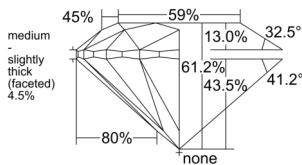

GIA®

FACSIMILE

GIA REPORT 6541793591

Verify this report at GIA.edu

GIA NATURAL DIAMOND DOSSIER®

March 11, 2026
GIA Report Number 6541793591
Shape and Cutting Style ..... Round Brilliant
Measurements ..... 3.80 - 3.84 x 2.34 mm

GRADING RESULTS

Carat Weight ..... 0.21 carat
Color Grade ..... D
Clarity Grade VS1
Cut Grade ..... Excellent

ADDITIONAL GRADING INFORMATION

Polish ..... Excellent
Symmetry ..... Excellent
Fluorescence ..... None
Clarity Characteristics ..... Crystal, Needle, Pinpoint
Inscription(s): GIA 6541793591

PROPORTIONS

Profile to actual proportions