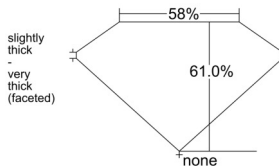

GIA®

FACSIMILE

GIA REPORT 6541792148

Verify this report at GIA.edu

GIA NATURAL DIAMOND DOSSIER®

March 11, 2026
GIA Report Number 6541792148
Shape and Cutting Style ..... Pear Brilliant
Measurements ..... 8.04 x 5.28 x 3.22 mm

GRADING RESULTS

Carat Weight ..... 0.80 carat
Color Grade ..... F
Clarity Grade VS2

ADDITIONAL GRADING INFORMATION

Polish ..... Excellent
Symmetry ..... Excellent
Fluorescence ..... Faint
Clarity Characteristics ..... Crystal, Cloud
Inscription(s): GIA 6541792148

PROPORTIONS

Profile not to actual proportions

GRADING SCALES

GIA COLOR SCALE		GIA CLARITY SCALE			
COLORLESS	D	VERY VERY SLIGHTLY INCLUDED	FLAWLESS		
	E		INTERNALLY FLAWLESS		
	F	VERY SLIGHTLY INCLUDED	VVS₁		
	G		VVS₂		
	H		VS₁		
	NEAR COLORLESS	I	SLIGHTLY INCLUDED	VS₂	
		J		SI₁	
		FAINT	K	INCLUDED	SI₂
			L		I₁
			M		I₂
N			I₃		
VERT LIGHT	O	LIGHT			
	P				
	Q				
	R				
	S				
	T				
LIGHT	U				
	V				
	W				
	X				
Y					
Z