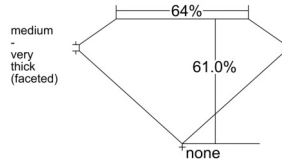

GIA®

FACSIMILE

GIA REPORT 6541791136

Verify this report at GIA.edu

GIA NATURAL DIAMOND DOSSIER®

March 11, 2026
GIA Report Number 6541791136
Shape and Cutting Style ..... Pear Brilliant
Measurements ..... 6.37 x 3.99 x 2.43 mm

GRADING RESULTS

Carat Weight ..... 0.37 carat
Color Grade ..... D
Clarity Grade VS2

ADDITIONAL GRADING INFORMATION

Polish ..... Excellent
Symmetry ..... Very Good
Fluorescence ..... None
Clarity Characteristics ..... Crystal
Inscription(s): GIA 6541791136

PROPORTIONS

Profile not to actual proportions

GRADING SCALES

GIA COLOR SCALE		GIA CLARITY SCALE			
COLORLESS	D	VERY VERY SLIGHTLY INCLUDED	FLAWLESS		
	E		INTERNALLY FLAWLESS		
	F	VERY SLIGHTLY INCLUDED	VVS₁		
	G		VVS₂		
	H		VS₁		
	NEAR COLORLESS	I	SLIGHTLY INCLUDED	VS₂	
		J		SI₁	
		FAINT	K	INCLUDED	SI₂
			L		I₁
			M		I₂
VERT LIGHT	N	INCLUDED	I₃		
	O				
	P				
	Q				
	R				
LIGHT	S				
	T				
	U				
	V				
	W				
	X				
Y					
Z