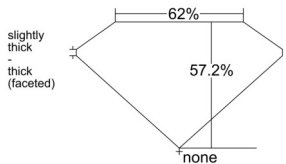

GIA®

FACSIMILE

GIA REPORT 6541768007

Verify this report at GIA.edu

GIA NATURAL DIAMOND DOSSIER®

March 09, 2026
GIA Report Number **6541768007**
Shape and Cutting Style ..... **Pear Brilliant**
Measurements ..... **5.98 x 3.88 x 2.22 mm**

GRADING RESULTS

Carat Weight ..... **0.30 carat**
Color Grade ..... **E**
Clarity Grade ..... **Internally Flawless**

ADDITIONAL GRADING INFORMATION

Polish ..... **Very Good**
Symmetry ..... **Very Good**
Fluorescence ..... **Medium Blue**
Clarity Characteristics ..... **Minor Details of Polish**
Inscription(s): **GIA 6541768007**

PROPORTIONS

Profile not to actual proportions

GRADING SCALES

GIA COLOR SCALE		GIA CLARITY SCALE			
COLORLESS	D	VERY VERY SLIGHTLY INCLUDED	FLAWLESS		
	E		INTERNALLY FLAWLESS		
	F	VERY SLIGHTLY INCLUDED	VVS₁		
	G		VVS₂		
	H		VS₁		
	NEAR COLORLESS	I	SLIGHTLY INCLUDED	VS₂	
		J		SI₁	
		FAINT	K	INCLUDED	SI₂
			L		I₁
			M		I₂
VERT LIGHT	N	LIGHT	I₃		
	O				
	P				
	Q				
	R