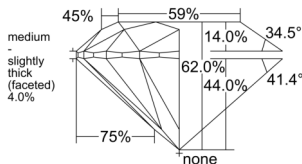

GIA®

FACSIMILE

GIA NATURAL DIAMOND DOSSIER®

March 25, 2026
GIA Report Number 6541764121
Shape and Cutting Style ..... Round Brilliant
Measurements ..... 5.16 - 5.17 x 3.20 mm

GRADING RESULTS

Carat Weight ..... 0.52 carat
Color Grade ..... N
Clarity Grade VVS2
Cut Grade ..... Excellent

ADDITIONAL GRADING INFORMATION

Polish ..... Excellent
Symmetry ..... Excellent
Fluorescence ..... None
Clarity Characteristics ..... Crystal
Inscription(s): GIA 6541764121

GIA REPORT 6541764121

Verify this report at GIA.edu

PROPORTIONS

Profile to actual proportions

GRADING SCALES

GIA COLOR SCALE	GIA CLARITY SCALE	GIA CUT SCALE	
D	FLAWLESS	EXCELLENT	
E	INTERNALLY FLAWLESS		
F		VVS₁	VERY GOOD
G	VVS₂		
H	VS₁	GOOD	
I	VS₂		
J	SI₁	FAIR	
K	SI₂		
L	I₁	POOR	
M	I₂		
N	I₃		
O			
P			
Q			
R			
S			
T			
U			
V			
W			
X			
Y			
Z