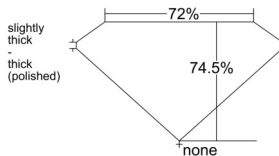

GIA®

FACSIMILE

GIA REPORT 6541763381

Verify this report at GIA.edu

GIA NATURAL DIAMOND DOSSIER®

March 06, 2026
GIA Report Number **6541763381**
Shape and Cutting Style ..... **Square Modified Brilliant**
Measurements ..... **4.95 x 4.95 x 3.68 mm**

GRADING RESULTS

Carat Weight ..... **0.80 carat**
Color Grade ..... **G**
Clarity Grade **VS1**

ADDITIONAL GRADING INFORMATION

Polish ..... **Excellent**
Symmetry ..... **Very Good**
Fluorescence ..... **None**
Clarity Characteristics..... **Crystal, Feather**
Inscription(s): **GIA 6541763381**

PROPORTIONS

Profile not to actual proportions

GRADING SCALES

GIA COLOR SCALE		GIA CLARITY SCALE			
COLORLESS	D	VERY VERY SLIGHTLY INCLUDED	FLAWLESS		
	E		INTERNALLY FLAWLESS		
	F	VERY SLIGHTLY INCLUDED	VVS₁		
	G		VVS₂		
	H		VS₁		
	NEAR COLORLESS	I	SLIGHTLY INCLUDED	VS₂	
		J		SI₁	
		FAINT	K	INCLUDED	SI₂
			L		I₁
			M		I₂
VERT LIGHT	N	INCLUDED	I₃		
	O				
	P				
	Q				
	R				
LIGHT	S				
	T				
	U				
	V				
	W				
X					
Y					
Z