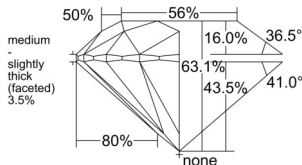

GIA®

FACSIMILE

GIA REPORT 6541762435

Verify this report at GIA.edu

GIA NATURAL DIAMOND DOSSIER®

March 09, 2026
GIA Report Number **6541762435**
Shape and Cutting Style ..... **Round Brilliant**
Measurements ..... **5.10 - 5.14 x 3.23 mm**

GRADING RESULTS

Carat Weight ..... **0.52 carat**
Color Grade ..... **K**
Clarity Grade **VVS2**
Cut Grade ..... **Excellent**

ADDITIONAL GRADING INFORMATION

Polish ..... **Excellent**
Symmetry ..... **Excellent**
Fluorescence ..... **None**
Clarity Characteristics..... **Cloud, Pinpoint**
Inscription(s): **GIA 6541762435**

PROPORTIONS

GRADING SCALES

GIA COLOR SCALE

COLOURLESS	D
	E
	F
	G
	H
	I
	J
NEAR COLOURLESS	K
	L
FAIN	M
	N
	O
	P
	Q
VERY LIGHT	R
	S
	T
	U
	V
	W
	X
	Y
LIGHT	Z

GIA CLARITY SCALE

FLAWLESS	INTERNAL FLAWLESS	
		EXCELLENT
VERY VERY SLIGHTLY INCLUDED	VVS₁	
	VVS₂	
VERY SLIGHTLY INCLUDED	VS₁	
	VS₂	
SLIGHTLY INCLUDED	SI₁	
	SI₂	
INCLUDED	I₁	
	I₂	
	I₃	
POOR		

GIA CUT SCALE

EXCELLENT
VERY GOOD
GOOD
FAIR
POOR