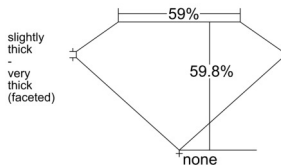

GIA®

FACSIMILE

GIA REPORT 6541753958

Verify this report at GIA.edu

GIA NATURAL DIAMOND DOSSIER®

March 06, 2026
GIA Report Number 6541753958
Shape and Cutting Style ..... Heart Brilliant
Measurements ..... 5.20 x 6.17 x 3.69 mm

GRADING RESULTS

Carat Weight ..... 0.70 carat
Color Grade ..... H
Clarity Grade VS1

ADDITIONAL GRADING INFORMATION

Polish ..... Very Good
Symmetry ..... Very Good
Fluorescence ..... None
Clarity Characteristics..... Cloud, Needle, Pinpoint
Inscription(s): GIA 6541753958

PROPORTIONS

Profile not to actual proportions

GRADING SCALES

GIA COLOR SCALE		GIA CLARITY SCALE			
COLORLESS	D	VERY VERY SLIGHTLY INCLUDED	FLAWLESS		
	E		INTERNALLY FLAWLESS		
	F	VERY SLIGHTLY INCLUDED	VVS₁		
	G		VVS₂		
	H		VS₁		
	NEAR COLORLESS	I	SLIGHTLY INCLUDED	VS₂	
		J		SI₁	
		FAINT	K	INCLUDED	SI₂
			L		I₁
			M		I₂
VERT LIGHT	N	LIGHT	I₃		
	O				
	P				
	Q				
	R