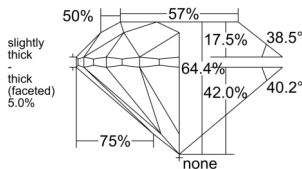

GIA®

FACSIMILE

GIA REPORT 6541753836

Verify this report at GIA.edu

GIA NATURAL DIAMOND DOSSIER®

March 05, 2026
GIA Report Number **6541753836**
Shape and Cutting Style ..... **Round Brilliant**
Measurements ..... **4.61 - 4.65 x 2.98 mm**

GRADING RESULTS

Carat Weight ..... **0.41 carat**
Color Grade ..... **K**
Clarity Grade **VVS1**
Cut Grade ..... **Very Good**

ADDITIONAL GRADING INFORMATION

Polish ..... **Excellent**
Symmetry ..... **Excellent**
Fluorescence ..... **None**
Clarity Characteristics ..... **Feather**
Inscription(s): **GIA 6541753836**

PROPORTIONS

Profile to actual proportions