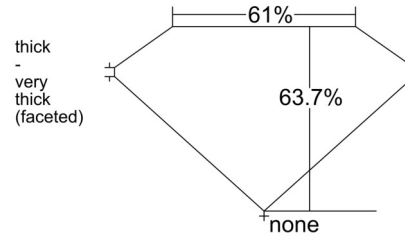

GIA NATURAL DIAMOND GRADING REPORT

March 09, 2026
 GIA Report Number 6541750224
 Shape and Cutting Style Oval Brilliant
 Measurements 8.20 x 5.85 x 3.73 mm

GRADING RESULTS

Carat Weight 1.20 carat
 Color Grade H
 Clarity Grade VVS2

ADDITIONAL GRADING INFORMATION

Polish Excellent
 Symmetry Excellent
 Fluorescence None

Inscription(s): GIA 6541750224

Comments: Clouds are not shown. Pinpoints are not shown.

PROPORTIONS

Profile not to actual proportions

CLARITY CHARACTERISTICS

KEY TO SYMBOLS*

- Needle
- Indented Natural
- Feather
- Natural

* Red symbols denote internal characteristics (inclusions). Green or black symbols denote external characteristics (blemishes). Diagram is an approximate representation of the diamond, and symbols shown indicate type, position, and approximate size of clarity characteristics. All clarity characteristics may not be shown. Details of finish are not shown.