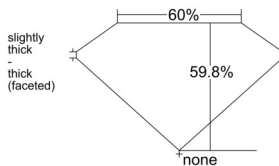

GIA®

FACSIMILE

GIA REPORT 6541749376

Verify this report at GIA.edu

GIA NATURAL DIAMOND DOSSIER®

March 05, 2026
GIA Report Number **6541749376**
Shape and Cutting Style ..... **Heart Brilliant**
Measurements ..... **5.06 x 5.87 x 3.51 mm**

GRADING RESULTS

Carat Weight ..... **0.60 carat**
Color Grade ..... **G**
Clarity Grade **VVS1**

ADDITIONAL GRADING INFORMATION

Polish ..... **Very Good**
Symmetry ..... **Very Good**
Fluorescence ..... **Faint**
Clarity Characteristics..... **Needle, Cloud, Feather**
Inscription(s): **GIA 6541749376**

PROPORTIONS

Profile not to actual proportions

GRADING SCALES

GIA COLOR SCALE		GIA CLARITY SCALE	
NEAR COLORLESS	D	VERY VERY SLIGHTLY INCLUDED	FLAWLESS
	E		INTERNALLY FLAWLESS
	F		VVS₁
	G		VVS₂
	H		VS₁
	I		VS₂
	J		SI₁
	K		SI₂
	L		I₁
	M		I₂
FAINT	N	SLIGHTLY INCLUDED	I₃
	O		
	P		
	Q		
VERY LIGHT	R	INCLUDED	
	S		
	T		
	U		
	V		
	W		
LIGHT	X		
	Y		
	Z