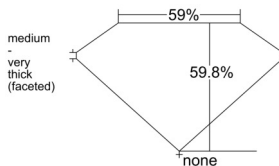

GIA®

FACSIMILE

GIA REPORT 6541749132

Verify this report at GIA.edu

GIA NATURAL DIAMOND DOSSIER®

March 05, 2026
GIA Report Number **6541749132**
Shape and Cutting Style ..... **Heart Brilliant**
Measurements ..... **5.39 x 6.15 x 3.68 mm**

GRADING RESULTS

Carat Weight ..... **0.71 carat**
Color Grade ..... **D**
Clarity Grade **VS2**

ADDITIONAL GRADING INFORMATION

Polish ..... **Excellent**
Symmetry ..... **Excellent**
Fluorescence ..... **None**
Clarity Characteristics..... **Crystal, Feather**
Inscription(s): **GIA 6541749132**

PROPORTIONS

Profile not to actual proportions

GRADING SCALES

GIA COLOR SCALE		GIA CLARITY SCALE	
COLORLESS	D	VERY VERY SLIGHTLY INCLUDED	FLAWLESS
	E		INTERNALLY FLAWLESS
	F		VVS₁
	G		VVS₂
	H		VS₁
	I		VS₂
	J		SI₁
	K		SI₂
	L		I₁
	M		I₂
NEAR COLORLESS	N	SLIGHTLY INCLUDED	I₃
	O		
	P		
	Q		
FAINT	R		
	S		
	T		
	U		
VERT LIGHT	V		
	W		
	X		
	Y		
LIGHT	Z