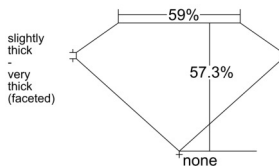

GIA®

FACSIMILE

GIA REPORT 6541741160

Verify this report at GIA.edu

GIA NATURAL DIAMOND DOSSIER®

March 05, 2026
GIA Report Number 6541741160
Shape and Cutting Style ..... Heart Brilliant
Measurements ..... 5.41 x 6.21 x 3.55 mm

GRADING RESULTS

Carat Weight ..... 0.71 carat
Color Grade ..... G
Clarity Grade VS2

ADDITIONAL GRADING INFORMATION

Polish ..... Excellent
Symmetry ..... Very Good
Fluorescence ..... Strong Blue
Clarity Characteristics ..... Crystal, Feather
Inscription(s): GIA 6541741160

PROPORTIONS

Profile not to actual proportions

GRADING SCALES

GIA COLOR SCALE		GIA CLARITY SCALE			
COLORLESS	D	VERY VERY SLIGHTLY INCLUDED	FLAWLESS		
	E		INTERNALLY FLAWLESS		
	F		VVS₁		
	NEAR COLORLESS	G	VVS₂		
		H	VERY SLIGHTLY INCLUDED	VS₁	
		I		VS₂	
		FAINT	J	SLIGHTLY INCLUDED	SI₁
	K		SI₂		
	L		INCLUDED		I₁
	M			I₂	
N	I₃				
LIGHT	O				
	P				
	Q				
	R				
	S				
	T				
	U				
V					
W					
X					
Y					
Z