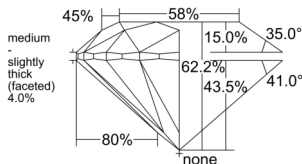

GIA®

FACSIMILE

GIA NATURAL DIAMOND DOSSIER®

March 05, 2026
GIA Report Number 6541738361
Shape and Cutting Style ..... Round Brilliant
Measurements ..... 5.37 - 5.41 x 3.35 mm

GRADING RESULTS

Carat Weight ..... 0.60 carat
Color Grade ..... E
Clarity Grade VS1
Cut Grade ..... Excellent

ADDITIONAL GRADING INFORMATION

Polish ..... Excellent
Symmetry ..... Excellent
Fluorescence ..... None
Clarity Characteristics ..... Cloud, Needle, Pinpoint
Inscription(s): GIA 6541738361

GIA REPORT 6541738361

Verify this report at GIA.edu

PROPORTIONS

Profile to actual proportions