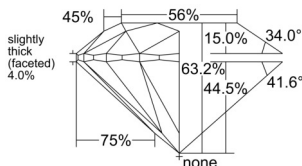

GIA®

FACSIMILE

GIA NATURAL DIAMOND DOSSIER®

March 05, 2026
GIA Report Number 6541735460
Shape and Cutting Style ..... Round Brilliant
Measurements ..... 5.03 - 5.07 x 3.20 mm

GRADING RESULTS

Carat Weight ..... 0.50 carat
Color Grade ..... G
Clarity Grade VVS2
Cut Grade ..... Excellent

ADDITIONAL GRADING INFORMATION

Polish ..... Excellent
Symmetry ..... Excellent
Fluorescence ..... Medium Blue
Clarity Characteristics..... Indented Natural, Pinpoint
Inscription(s): GIA 6541735460

GIA REPORT 6541735460

Verify this report at GIA.edu

PROPORTIONS

Profile to actual proportions