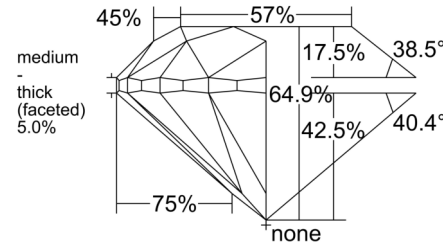

GIA NATURAL DIAMOND GRADING REPORT

March 04, 2026

GIA Report Number 6541735015

Shape and Cutting Style Round Brilliant

Measurements 6.17 - 6.24 x 4.03 mm

GRADING RESULTS

Carat Weight 1.00 carat

Color Grade F

Clarity Grade SI2

Cut Grade Very Good

ADDITIONAL GRADING INFORMATION

Polish Very Good

Symmetry Very Good

Fluorescence Faint

Inscription(s): GIA 6541735015

Comments: Additional twinning wisps, additional clouds, pinpoints and surface graining are not shown.

PROPORTIONS

Profile to actual proportions

CLARITY CHARACTERISTICS

KEY TO SYMBOLS*

-  Twinning Wisp
-  Feather
-  Crystal
-  Indented Natural
-  Knot
-  Needle
-  Cloud
-  Natural

* Red symbols denote internal characteristics (inclusions). Green or black symbols denote external characteristics (blemishes). Diagram is an approximate representation of the diamond, and symbols shown indicate type, position, and approximate size of clarity characteristics. All clarity characteristics may not be shown. Details of finish are not shown.