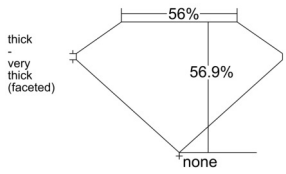

GIA®

FACSIMILE

GIA REPORT 6541731926

Verify this report at GIA.edu

GIA NATURAL DIAMOND DOSSIER®

March 02, 2026
GIA Report Number 6541731926
Shape and Cutting Style ..... Heart Brilliant
Measurements ..... 5.51 x 6.18 x 3.51 mm

GRADING RESULTS

Carat Weight ..... 0.70 carat
Color Grade ..... H
Clarity Grade VVS1

ADDITIONAL GRADING INFORMATION

Polish ..... Excellent
Symmetry ..... Very Good
Fluorescence ..... None
Clarity Characteristics ..... Pinpoint
Inscription(s): GIA 6541731926

PROPORTIONS

Profile not to actual proportions

GRADING SCALES

GIA COLOR SCALE		GIA CLARITY SCALE				
COLORLESS	D	NEAR COLORLESS	FLAWLESS			
	E		INTERNALLY FLAWLESS			
	F		VERY VERY SLIGHTLY INCLUDED	VVS₁		
	G			VVS₂		
	H		VERY SLIGHTLY INCLUDED	VS₁		
	I			VS₂		
	J			SLIGHTLY INCLUDED	SI₁	
	K		SI₂			
	FANT		L	VERTICALLY LIGHT	I₁	
			M		INCLUDED	I₂
N		I₃				
O		LIGHT				
P						
Q						
R						
S						
T						
U						
V						
W						
X						
Y						
Z