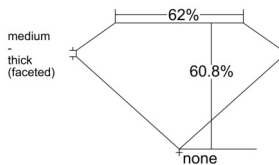

GIA®

FACSIMILE

GIA REPORT 6541719120

Verify this report at GIA.edu

GIA NATURAL DIAMOND DOSSIER®

March 06, 2026
GIA Report Number 6541719120
Shape and Cutting Style ..... Heart Brilliant
Measurements ..... 4.60 x 5.54 x 3.37 mm

GRADING RESULTS

Carat Weight ..... 0.50 carat
Color Grade ..... G
Clarity Grade VS1

ADDITIONAL GRADING INFORMATION

Polish ..... Very Good
Symmetry ..... Very Good
Fluorescence ..... None
Clarity Characteristics ..... Cloud
Inscription(s): GIA 6541719120

PROPORTIONS

Profile not to actual proportions

GRADING SCALES

GIA COLOR SCALE		GIA CLARITY SCALE			
COLORLESS	D	VERY VERY SLIGHTLY INCLUDED	FLAWLESS		
	E		INTERNALLY FLAWLESS		
	F		VVS₁		
	NEAR COLORLESS	G	VERY SLIGHTLY INCLUDED	VVS₂	
		H		VS₁	
		FANT	I	SLIGHTLY INCLUDED	VS₂
			J		SI₁
	LIGHT	K	INCLUDED	SI₂	
		L		I₁	
		M		I₂	
VERY LIGHT		N	INCLUDED	I₃	
		O			
		P			
LIGHT		Q			
		R			
	S				
	T				
	U				
	V				
	W				
	X				
	Y				
	Z