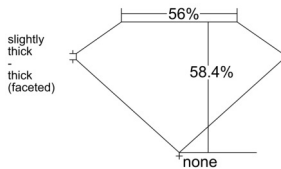

GIA®

FACSIMILE

GIA REPORT 6541712348

Verify this report at GIA.edu

GIA NATURAL DIAMOND DOSSIER®

February 26, 2026
GIA Report Number 6541712348
Shape and Cutting Style ..... Heart Brilliant
Measurements ..... 5.37 x 6.34 x 3.70 mm

GRADING RESULTS

Carat Weight ..... 0.76 carat
Color Grade ..... H
Clarity Grade VS1

ADDITIONAL GRADING INFORMATION

Polish ..... Excellent
Symmetry ..... Very Good
Fluorescence ..... Faint
Clarity Characteristics ..... Crystal, Pinpoint
Inscription(s): GIA 6541712348

PROPORTIONS

Profile not to actual proportions

GRADING SCALES

GIA COLOR SCALE		GIA CLARITY SCALE	
NEAR COLORLESS	D	VERY VERY SLIGHTLY INCLUDED	FLAWLESS
	E		INTERNALLY FLAWLESS
	F		VVS₁
	G		VVS₂
	H		VS₁
	I		VS₂
	J		SI₁
	K		SI₂
	L		I₁
	M		I₂
FAINT	N	SLIGHTLY INCLUDED	I₃
	O		
	P		
	Q		
VERY LIGHT	R	INCLUDED	
	S		
	T		
	U		
	V		
	W		
	X		
	Y		
LIGHT	Z