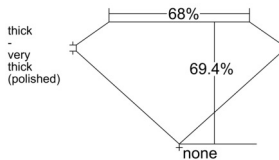

GIA®

FACSIMILE

GIA REPORT 6541688165

Verify this report at GIA.edu

GIA NATURAL DIAMOND DOSSIER®

February 25, 2026

GIA Report Number 6541688165

Shape and Cutting Style ..... **Cut-Cornered Rectangular Modified Brilliant**

Measurements ..... 6.04 x 4.64 x 3.22 mm

GRADING RESULTS

Carat Weight ..... 0.80 carat

Color Grade I

Clarity Grade VS1

ADDITIONAL GRADING INFORMATION

Polish ..... Excellent

Symmetry ..... Very Good

Fluorescence ..... None

Clarity Characteristics ..... Crystal, Pinpoint

Inscription(s): GIA 6541688165

PROPORTIONS

Profile not to actual proportions

GRADING SCALES

GIA COLOR SCALE		GIA CLARITY SCALE			
COLORLESS	D	VERY VERY SLIGHTLY INCLUDED	FLAWLESS		
	E		INTERNALLY FLAWLESS		
	F		VVS₁		
	NEAR COLORLESS	G	VERY SLIGHTLY INCLUDED	VVS₂	
		H		VS₁	
		FAINT	I	SLIGHTLY INCLUDED	VS₂
			J		SI₁
			K	SLIGHTLY INCLUDED	SI₂
	LIGHT	L	INCLUDED	I₁	
		M		I₂	
N		I₃			
O					
P					
Q					
R					
S					
T					
U					
V					
W					
X					
Y					
Z