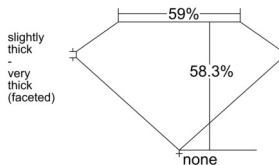

GIA®

FACSIMILE

GIA REPORT 6541688031

Verify this report at GIA.edu

GIA NATURAL DIAMOND DOSSIER®

February 23, 2026
GIA Report Number 6541688031
Shape and Cutting Style ..... Heart Brilliant
Measurements ..... 4.91 x 5.61 x 3.27 mm

GRADING RESULTS

Carat Weight ..... 0.51 carat
Color Grade ..... F
Clarity Grade VS2

ADDITIONAL GRADING INFORMATION

Polish ..... Excellent
Symmetry ..... Excellent
Fluorescence ..... Faint
Clarity Characteristics ..... Crystal, Cloud
Inscription(s): GIA 6541688031

PROPORTIONS

Profile not to actual proportions

GRADING SCALES

GIA COLOR SCALE		GIA CLARITY SCALE			
COLORLESS	D	VERY VERY SLIGHTLY INCLUDED	FLAWLESS		
	E		INTERNALLY FLAWLESS		
	F	VERY SLIGHTLY INCLUDED	VVS₁		
	G		VVS₂		
	H		VS₁		
	NEAR COLORLESS	I	SLIGHTLY INCLUDED	VS₂	
		J		SI₁	
		FAINT	K	INCLUDED	SI₂
			L		I₁
			M		I₂
VERT LIGHT	N	LIGHT	I₃		
	O				
	P				
	Q				
	R