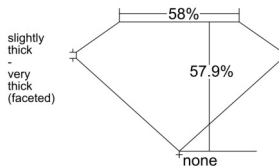

GIA®

FACSIMILE

GIA REPORT 6541680832

Verify this report at GIA.edu

GIA NATURAL DIAMOND DOSSIER®

February 20, 2026
GIA Report Number 6541680832
Shape and Cutting Style ..... Heart Brilliant
Measurements ..... 4.69 x 5.44 x 3.15 mm

GRADING RESULTS

Carat Weight ..... 0.47 carat
Color Grade ..... J
Clarity Grade VS2

ADDITIONAL GRADING INFORMATION

Polish ..... Very Good
Symmetry ..... Very Good
Fluorescence ..... Faint
Clarity Characteristics ..... Crystal, Cloud
Inscription(s): GIA 6541680832

PROPORTIONS

Profile not to actual proportions

GRADING SCALES

GIA COLOR SCALE		GIA CLARITY SCALE			
COLORLESS	D	VERY VERY SLIGHTLY INCLUDED	FLAWLESS		
	E		INTERNALLY FLAWLESS		
	F		VVS₁		
	NEAR COLORLESS	G	VERY SLIGHTLY INCLUDED	VVS₂	
		H		VS₁	
		FAINT	I	SLIGHTLY INCLUDED	VS₂
			J		SI₁
			K	SI₂	
	LIGHT	L	INCLUDED	I₁	
		M		I₂	
N		I₃			
O					
P					
Q					
R